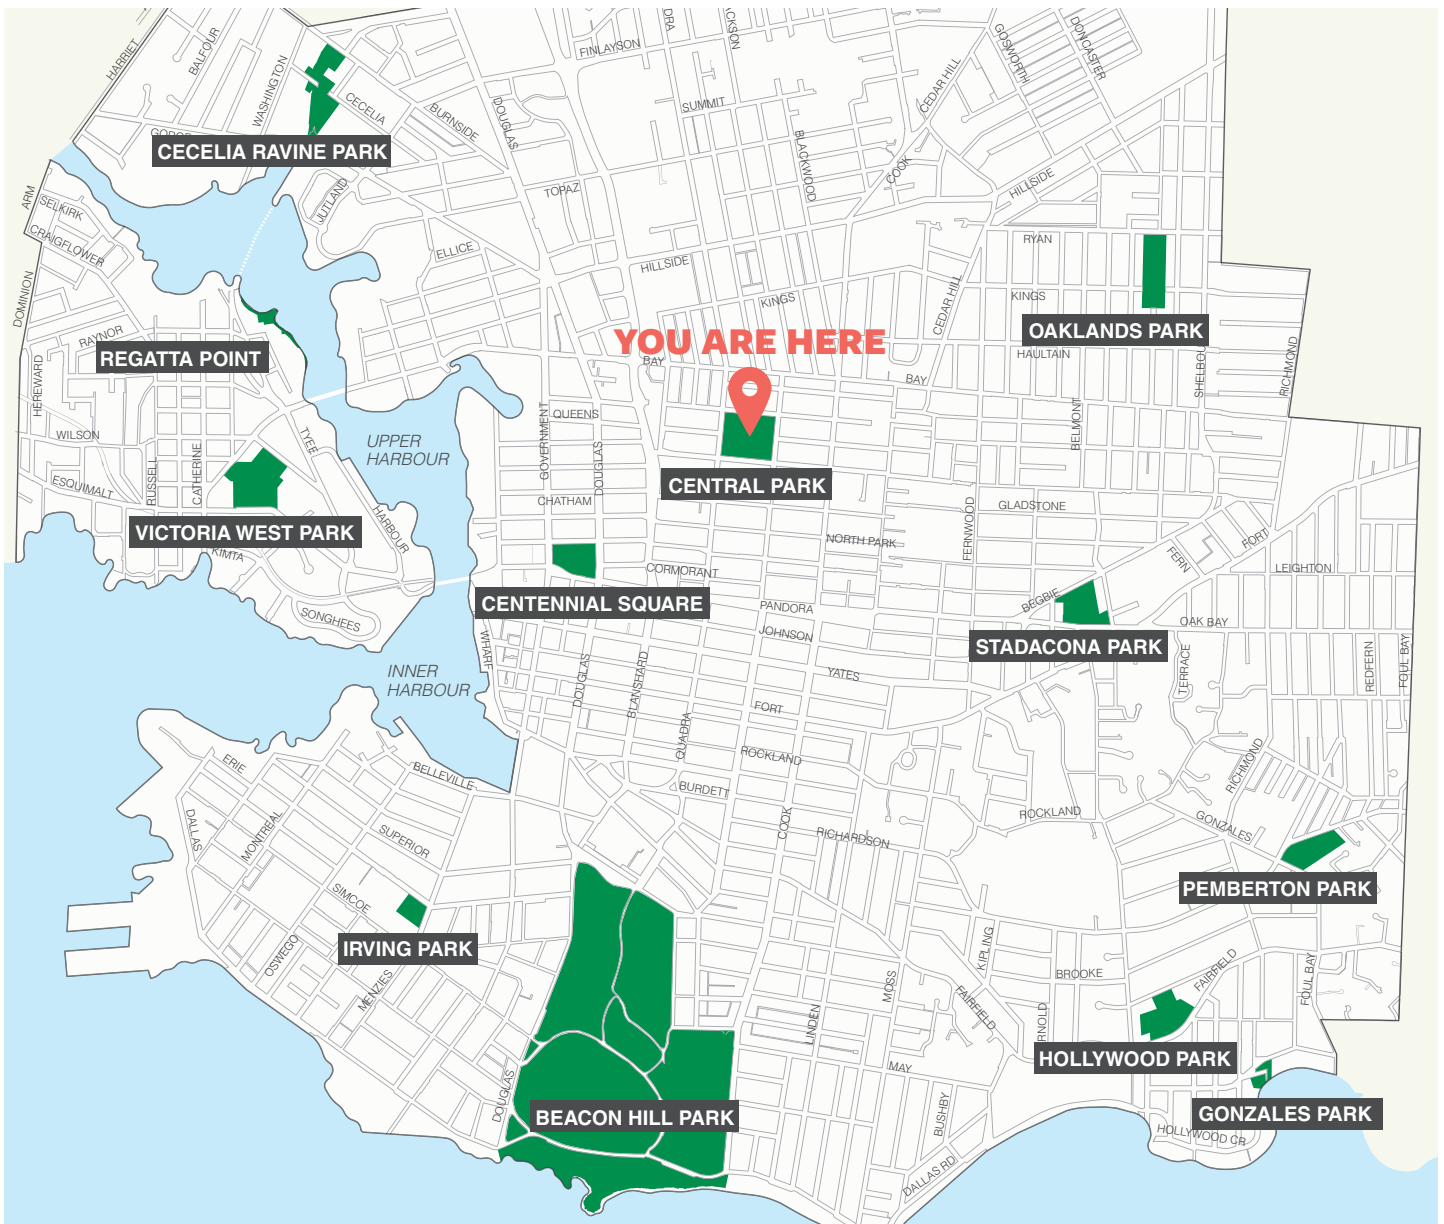

Central Park

Temporary Outdoor Sheltering

 NO SHELTERING AREAS

Other Parks With Washrooms Where Temporary Outdoor Sheltering is Allowed Under the Parks Regulation Bylaw

PARK NAME	 TIME TO WALK FROM HERE	PARK NAME	 TIME TO WALK FROM HERE
Centennial Square	15 mins	Victoria West Park	30 mins
Beacon Hill Park	30 mins	Irving Park	35 mins
Cecelia Ravine Park	30 mins	Hollywood Park	45 mins
Oaklands Park	30 mins	Pemberton Park	45 mins
Regatta Point (Railyards)	30 mins	Gonzales Park	55 mins
Stadacona Park	30 mins		