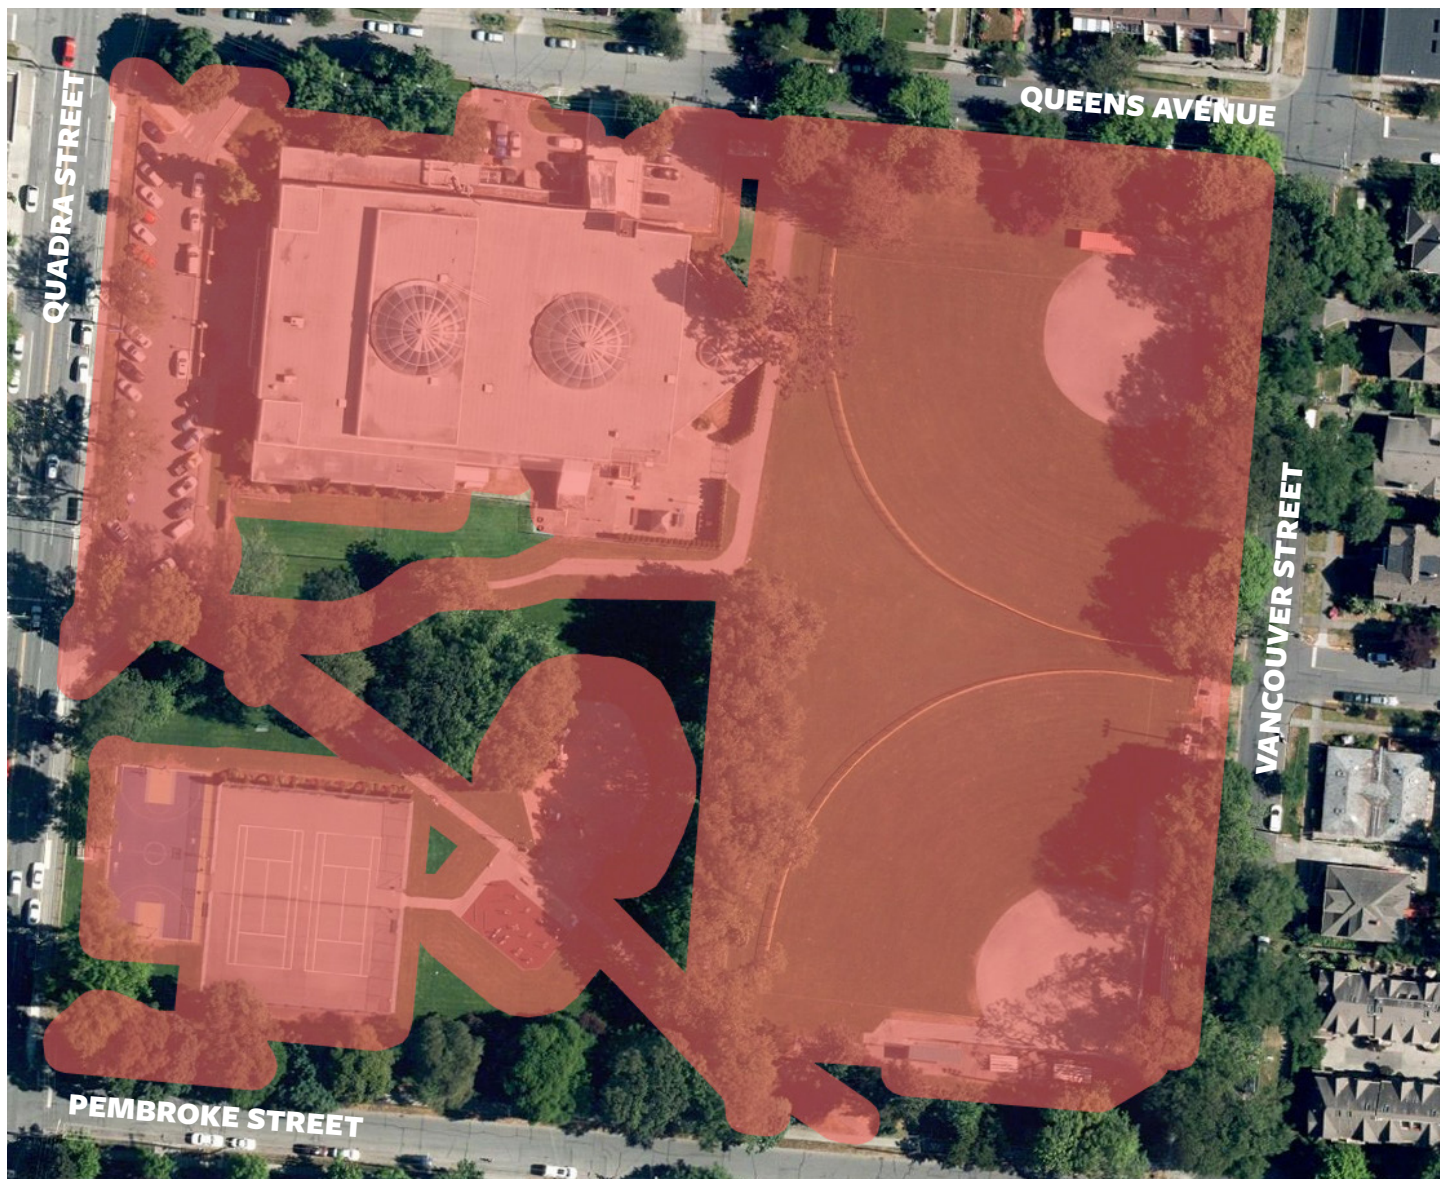

Central Park

Temporary Outdoor Sheltering

 NO SHELTERING AREAS

Other Parks With Washrooms Where Temporary Outdoor Sheltering is Allowed Under the Parks Regulation Bylaw

PARK NAME	 TIME TO WALK FROM HERE	PARK NAME	 TIME TO WALK FROM HERE
Centennial Square	15 mins	Victoria West Park	30 mins
Beacon Hill Park	30 mins	Irving Park	35 mins
Cecelia Ravine Park	30 mins	Hollywood Park	45 mins
Oaklands Park	30 mins	Pemberton Park	45 mins
Regatta Point (Railyards)	30 mins	Gonzales Park	55 mins
Stadacona Park	30 mins		